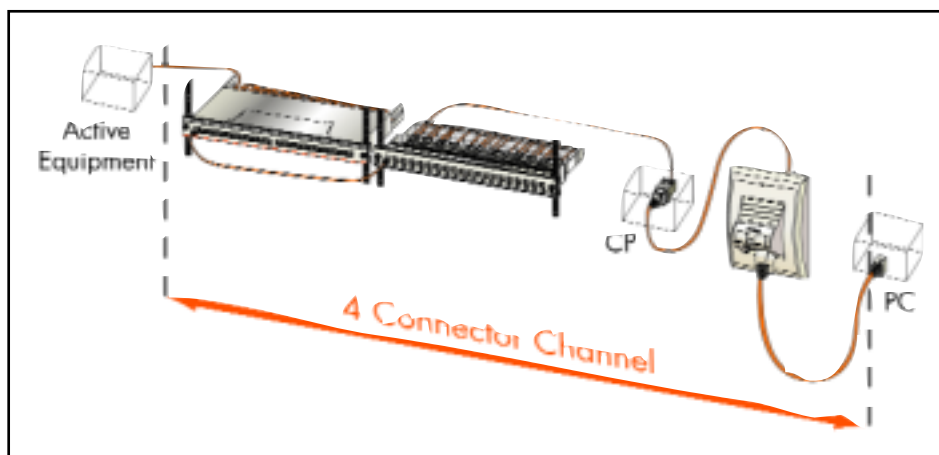

LANmark-6 • Cat6 Patchcords

Screened & Unscreened

Application

This full Category 6 patchcord maximises the full performance of the channel and will exceed the requirements of the ISO/IEC 4 connector model when used as part of a LANmark-6 cabling Class E solution. This provides improved data throughput and allows for the inclusion of a cross-connect or Consolidation Points for maximum system flexibility.

- High Speed Multimedia patchcords
- Screened and unscreened versions
- This Cat6 patchcord utilises the C³ Category 6 cable technology.

Guarantees

- When used with the LANmark-6 system, Cat 6/Class E channel performance complies to the channel limits of TIA/EIA-568B.2-1 and ISO/IEC 11801 : 2002.
- Reliable connections.

Installation

- Small cross section allows neat installation and simplifies the creation of bundles in cabinets.
- A Low Smoke Halogen Free - Flame Retardant jacket is standard.
- 1, 2, 3 & 5m are standard lengths, other lengths are available on demand.
- 15 m is standard length for single end patchcord. Other lengths are available on demand.
- Orange and dark grey are standard.
- Rugged construction
 - high connector retention force due to moulded connectors.
 - external strain relief.
 - self-latching, high reliability RJ45 (ISO 8877) connectors.

LANmark-6 • Cat6 patchcord

LANmark-6 • Cat6 Patchcords

Screened & Unscreened

Four Connector Channel

Edition 28.06.2002
Copyright © Nexans 2002

All data subject to change without prior notice.

For installation, please refer to the installation guidelines.